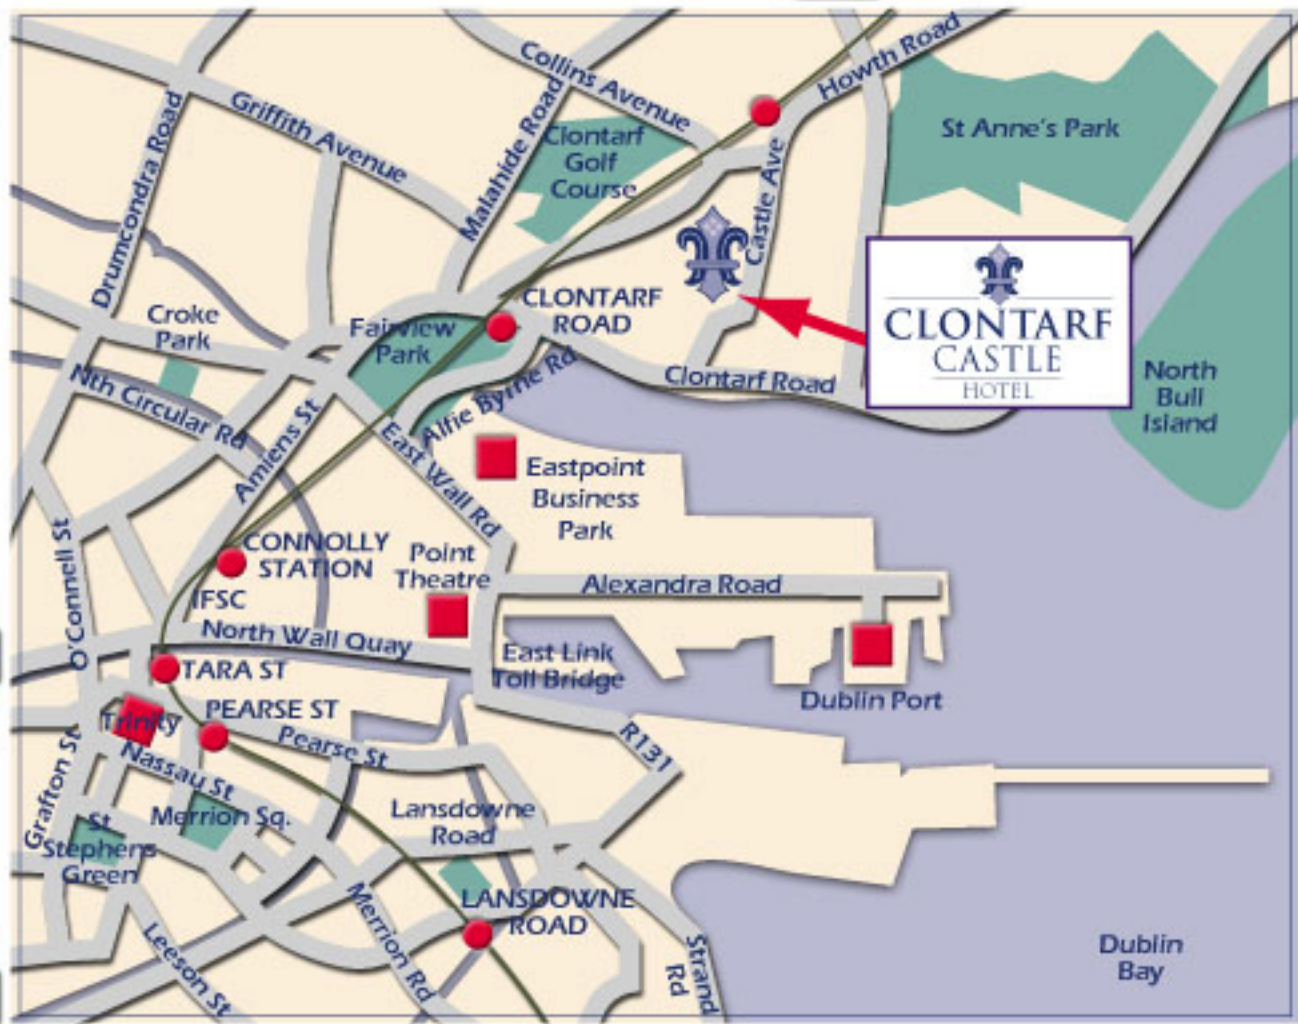

MIDLANDS

- N2
- N3

WEST

- M50
- N4

SOUTH

- M50
- N3

NORTH

- M1
- N1

CLONTARF CASTLE HOTEL

Main Roads
 DART Station

CLONTARF CASTLE HOTEL

enlarged map