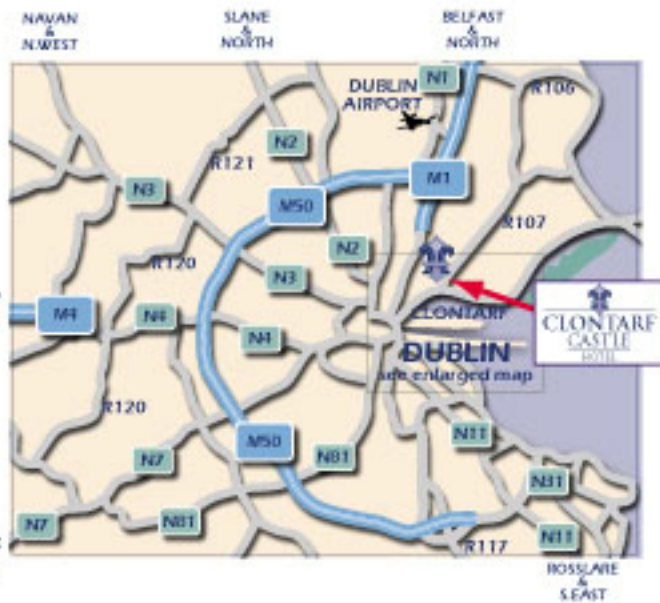

MIDLANDS

- N2
- N3

WEST

- M50
- N4

SOUTH

- M50
- N3

NORTH

- M1
- N1

CLONTARF CASTLE HOTEL

Main Roads
 DART Station

CLONTARF CASTLE HOTEL

enlarged map